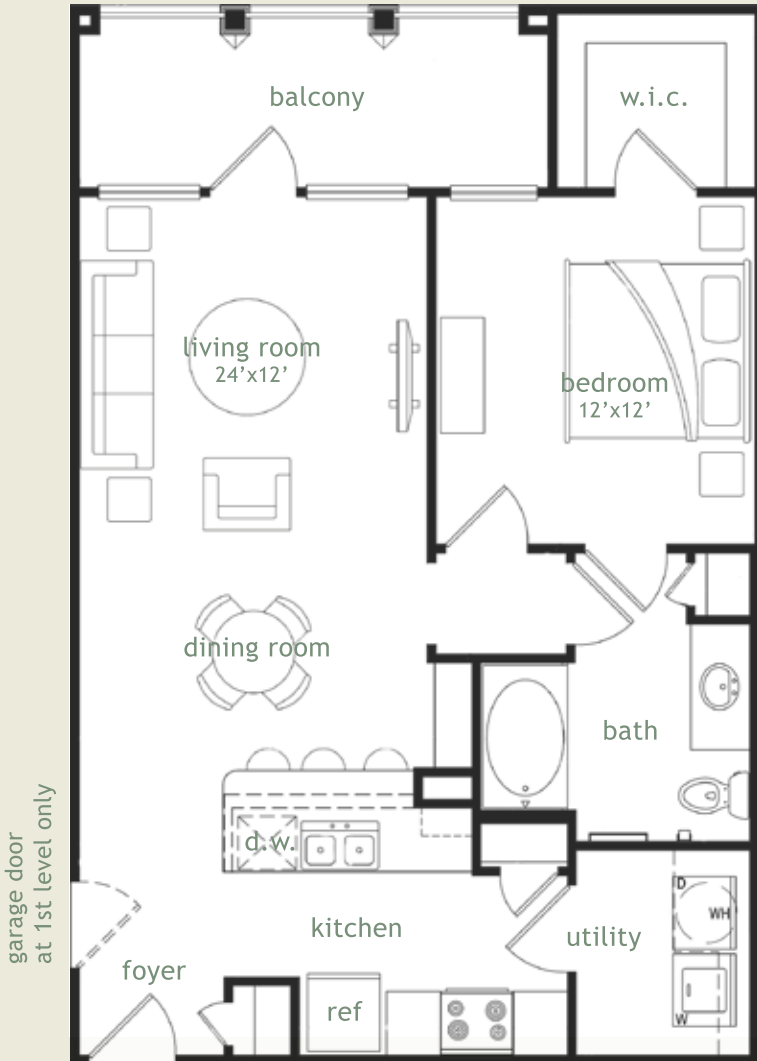

WINDSOR CREEK

Monterey

approximate 768 sf

5301 Chicago • 806.368.7333
www.windsorcreekapartments.com