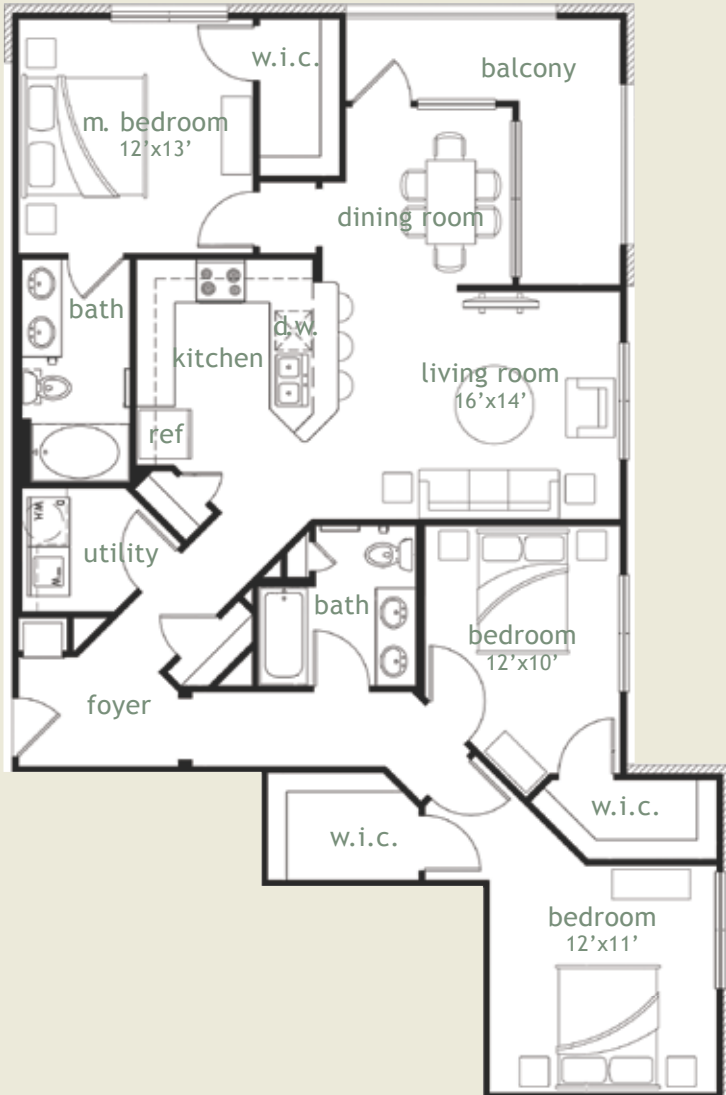

WINDSOR CREEK

Presidio

approximate 1,370 sf

5301 Chicago • 806.368.7333
www.windsorcreekapartments.com