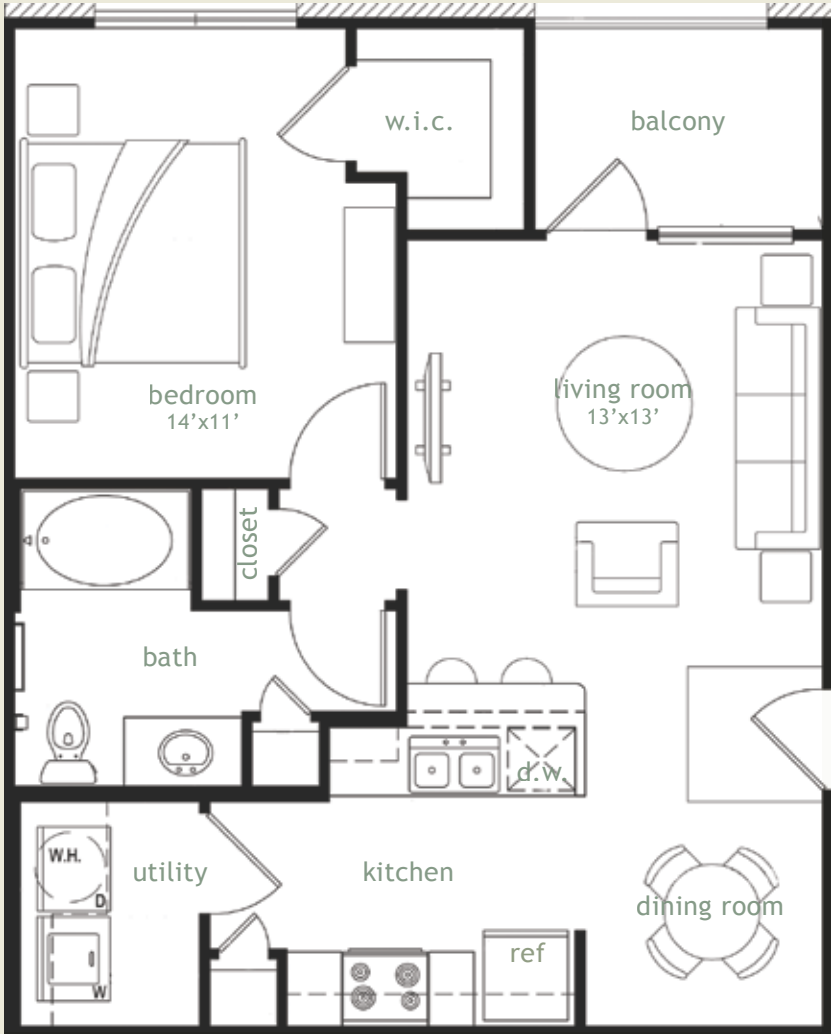

WINDSOR CREEK

Sausalito

approximate 686 sf

5301 Chicago • 806.368.7333
www.windsorcreekapartments.com