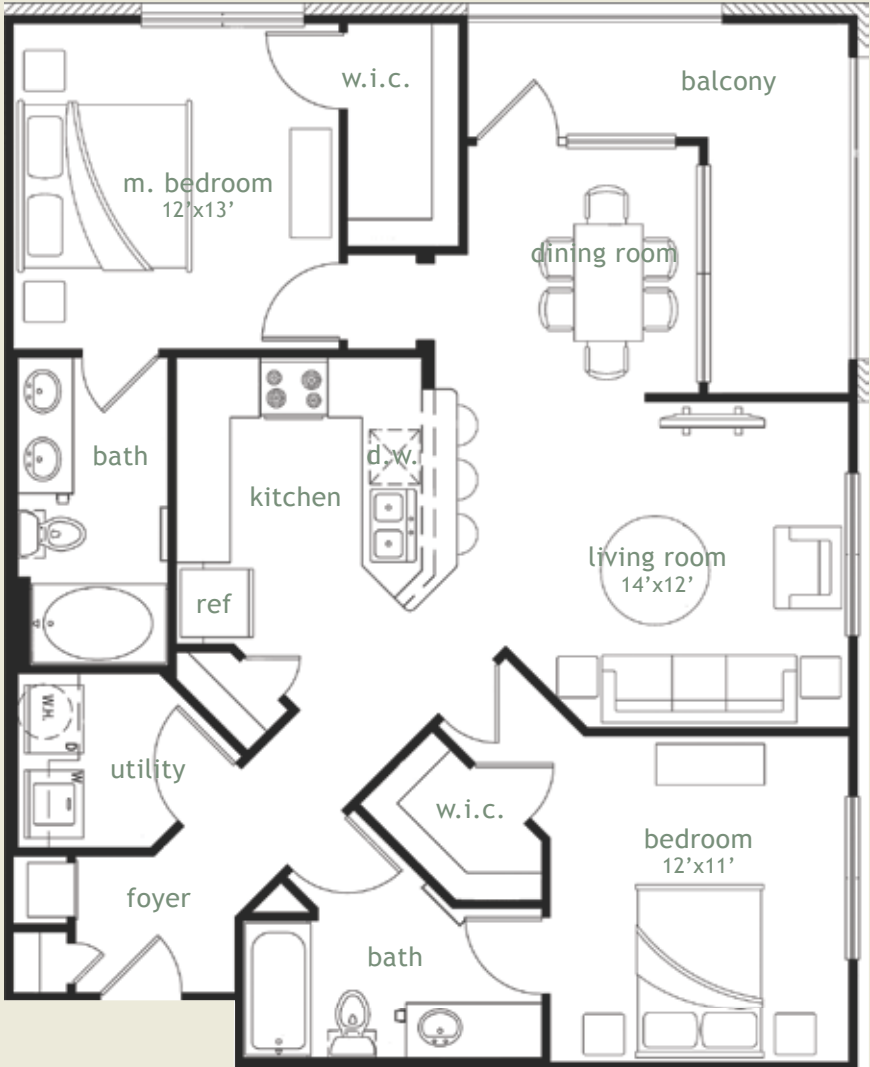

WINDSOR CREEK

Sonoma

approximate 1,080 sf

5301 Chicago • 806.368.7333
www.windsorcreekapartments.com