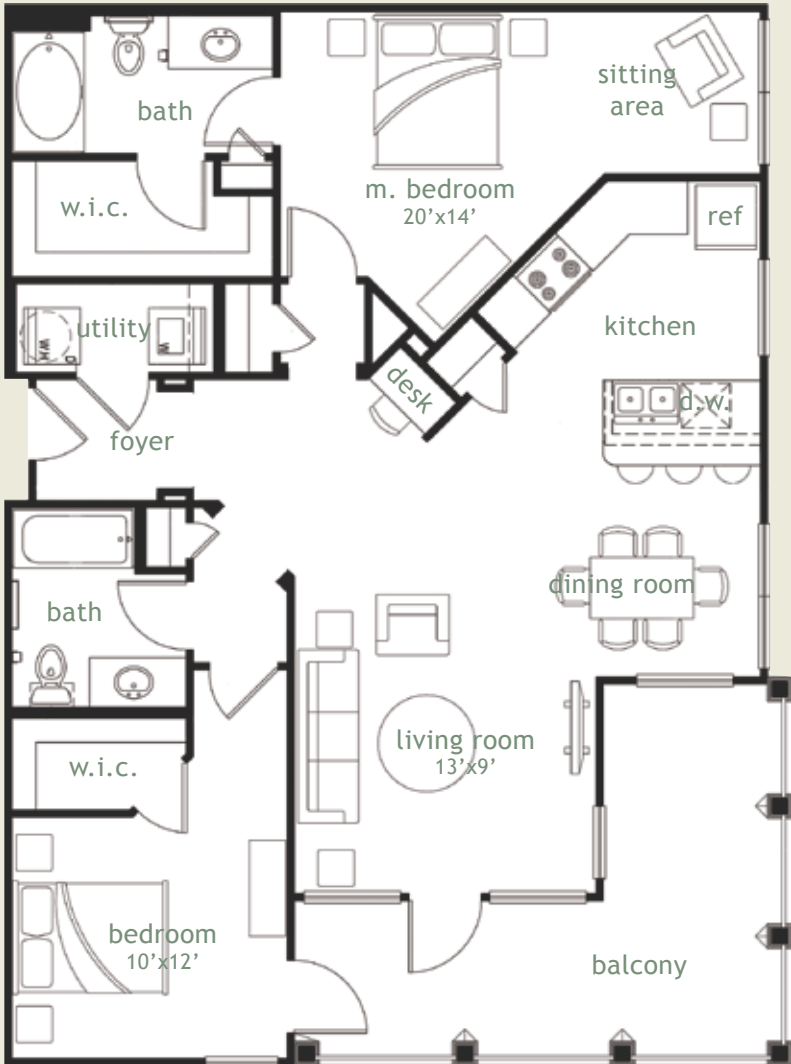

# WINDSOR CREEK

## Windsor

approximate 1,183 sf

5301 Chicago • 806.368.7333  
[www.windsorcreekapartments.com](http://www.windsorcreekapartments.com)